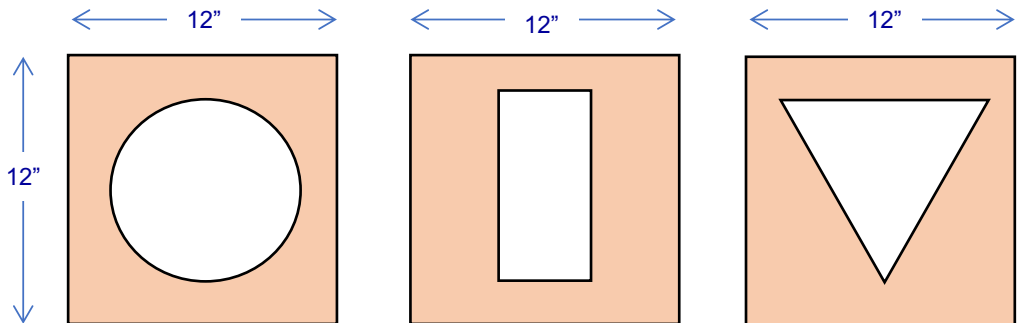

Side Panel Details

dado joint

- 3/4" Plywood Panels
- 2x2 frame with 3/4" Dado Joint cut 3/4" inch deep

Stand Details

- 2x2 Vertical Support
- 2x4 Feet

Port Panel Details

- 3/4" Plywood Panels
- Barrel bolt latches used to lock panels in place