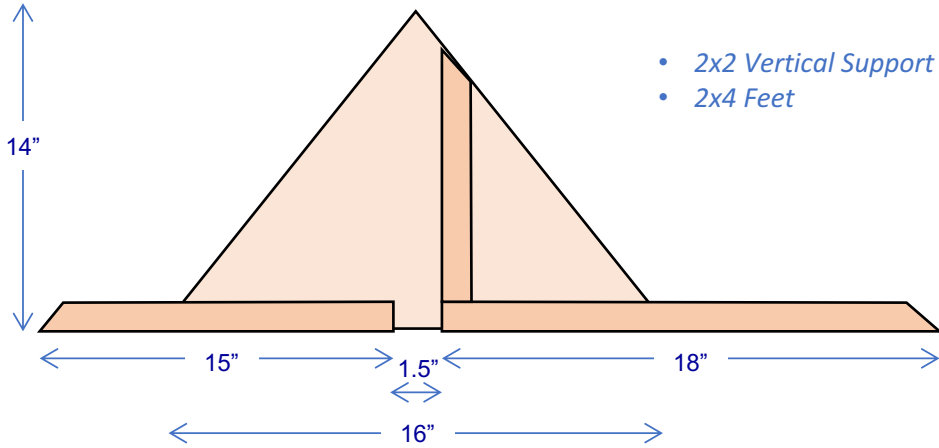

Side Panel Details

dado joint

- 3/4" Plywood Panels
- 2x2 frame with 3/4" Dado Joint cut 3/4" inch deep

Stand Details

- 2x2 Vertical Support
- 2x4 Feet

Port Panel Details

- 3/4" Plywood Panels
- Barrel bolt latches used to lock panels in place